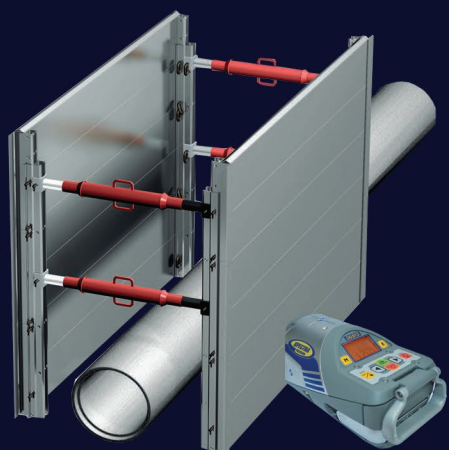

L'EXPERT SÉCURITÉ POUR VOS TRANCHÉES

ACILEMAT BY **Bridain**
GROUPE

Expertise
de plus de 33 ans
en Rhône Alpes